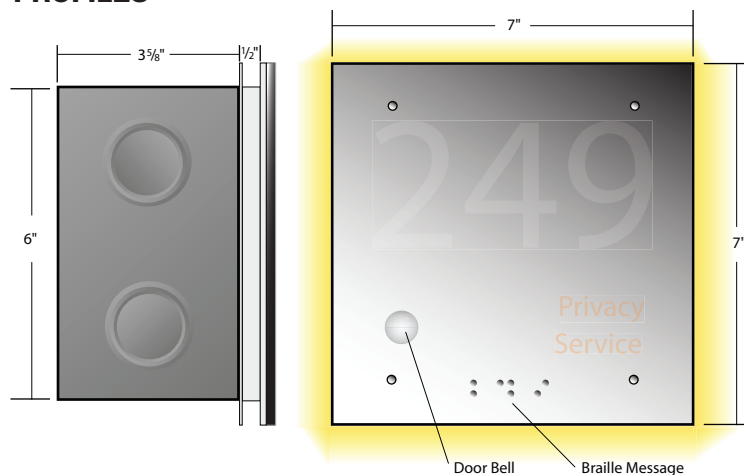

### FEATURES

- Tempered backlit mirror (7" x 7") with etched LED illuminated room number
- Available in etched and two-way mirror designs
- Coated and insulated LED board - 41 LEDs per fixture
- Line voltage input (internal driver)
- Door bell ringer switch assembly coordinates with master control system (Supplied by others)
- In room controls by others
- Custom sizes available
- Various languages available

### SPECIFICATIONS

MONOGRAM ROOM NUMBER	EFFICACY LM/WT	CRI	WT/FIXTURE
Yellow	30	n/a	1.8
White	38.5	74.6	2.6
Warm White	34.6	71.4	2.6

Measurements are based on 12V DC power design calculations will vary based on power supply and run lengths.

1. **Mounting** - Mounts in-wall with self contained 6" X 6" housing containing integral power supply and lighting controls
2. **Installation** - Display includes etched backlit room number identification with optional Braille identification
3. **Voltage** - runs directly off 120VAC line voltage
4. **Warranty** - 3 Year Warranty

### MONOGRAM ROOM NUMBER ORDER SPECIFICATION GUIDE

Example: MRN-2W-77-WH-BL-WW

PRODUCT CODE	ILLUMINATION TYPE	SIZE	# COLOR	SERVICE / PRIVACY	EDGE LIGHT	VOLTAGE
MRN	-	-	-	-	-	-
MONOGRAM ROOM NUMBER	1W = 1 Way etched illumination 2W = 2 Way ghost image illumination	77 = 7" X 7"	YL = Yellow WH = White WW = Warm White	AM = AMBER BL = BLUE GR = GREEN RD = RED	WW = WARM WHITE NW = NEUTRAL WHITE CW = COOL WHITE XX = CUSTOM	120 = 120VAC