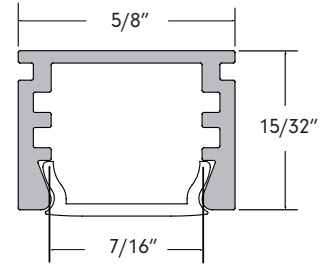

MOSHER

Design Guide

Profile & Dimensions

Available TivoTape Options - Indoor

DEFINE

LB
SB
HO

ELITE

SB
HO
VHO

MOSR-EC-01
Solid End Cap

MOSR-EC-02
Powerfeed End Cap

MTBK-03
Mounting Clip

Photometrics (based on 27K DW)

MOSHER WITH 2700K DW
Delivered Lumens per foot: 66
Watts per foot: 3.3
CRI : 98
Peak Candela: 23.4