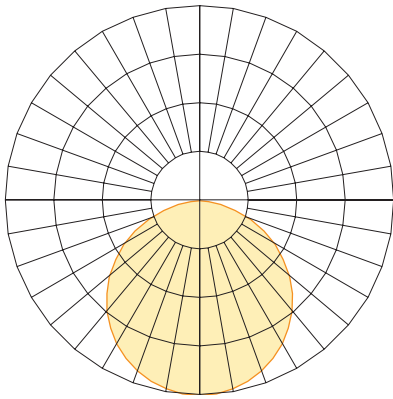

MOSR-EC-01
Solid End Cap

MOSR-EC-02
Powerfeed End Cap

MTBK-03
Mounting Clip

Photometrics (based on 27K DW)

MOSHER WITH 2700K DW
Delivered Lumens per foot: 66
Watts per foot: 3.3
CRI : 98
Peak Candela: 23.4