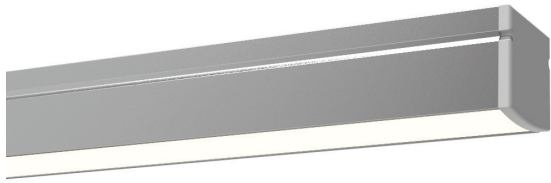

MOSHER

Design Guide

Profile & Dimensions

Available TivoTape Options - Indoor

DEFINE

LB
SB
HO

ELITE

SB
HO
VHO

ELITE+

Standard
Pro
Vision
Flow

FUSE24

RGB
RGBW

FUSE12

PiXEL RGB

Available TivoTape Options - Outdoor

DEFINE

SB
LB

FUSE24

RGB

FUSE12

PiXEL RGB

Ordering Information

MOSR-CHAN-SLV-6.5
Anodized Aluminum Extrusion,
available in 6.5' lengths

MOSR-LNS-OPL-6.5
Opal lens, length 6.5'

MOSR-EC-01
Solid End Cap

MOSR-EC-02
Powerfeed End Cap

MTBK-03
Mounting Clip

Photometrics (based on 27K DW)

MOSHER WITH 2700K DW
Delivered Lumens per foot: 66
Watts per foot: 3.3
CRI : 98
Peak Candela: 23.4