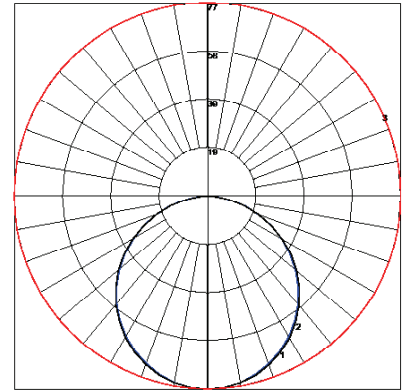

NOYS-EC-02
Powerfeed End Cap

NOYS-SPRING-CLP
Clip, Spring, Metal

Photometrics

NOYES WITH CLEAR LENS
 Lumens per foot: 304.28
 Watts per foot: 4
 CRI : 94.3
 Peak Candela: 175.47

NOYES WITH DIFFUSED LENS
 Lumens per foot: 222.46
 Watts per foot: 4
 CRI : 94.9
 Peak Candela: 77.12

NOYES WITH OPAL LENS
 Lumens per foot: 107.10
 Watts per foot: 4
 CRI : 97.4
 Peak Candela: 77.12