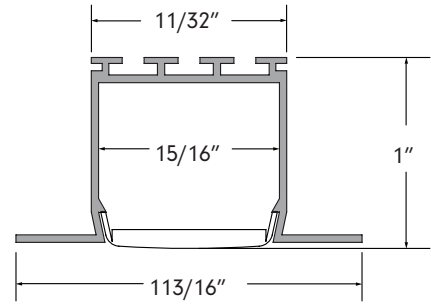

NOYES

Design Guide

Profile & Dimensions

Available TivoTape Options - Indoor

DEFINE
LB
SB
HO

ELITE
SB
HO
VHO

ELITE+
Standard
Pro
Vision
Flow

FUSE24
RGB
RGBW

FUSE12
PiXEL RGB

Ordering Information

NOYS-CHAN-SLV-6.5
Silver Anodized Aluminum
Extrusion, 6.5' Lengths

NOYS-LNS-XXX-6.5
XXX = OPL (Opal), CLR,
(Clear), DIF (Diffused)
lens, length 6.5'

NOYS-EC-01
Solid End Cap