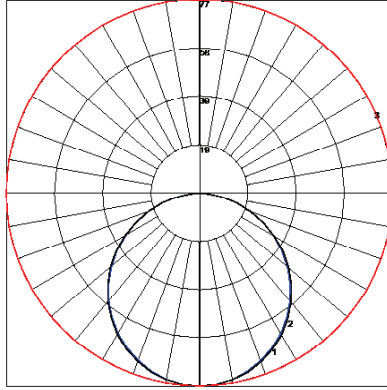

NOYS-EC-02
Powerfeed End Cap

NOYS-SPRING-CLP
Clip, Spring, Metal

Photometrics

NOYES WITH CLEAR LENS
 Lumens per foot: 304.28
 Watts per foot: 4
 CRI : 94.3
 Peak Candela: 175.47

NOYES WITH DIFFUSED LENS
 Lumens per foot: 222.46
 Watts per foot: 4
 CRI : 94.9
 Peak Candela: 77.12

NOYES WITH OPAL LENS
 Lumens per foot: 107.10
 Watts per foot: 4
 CRI : 97.4
 Peak Candela: 77.12