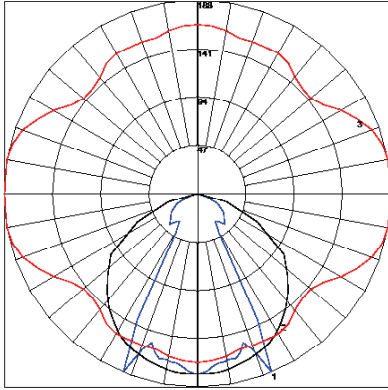

FUSE12
PiXEL RGB

Ordering Information

NOYS-CHAN-SLV-6.5
Silver Anodized Aluminum
Extrusion, 6.5' Lengths

NOYS-LNS-XXX-6.5
XXX = OPL (Opal), CLR,
(Clear), DIF (Diffused)
lens, length 6.5'

NOYS-EC-01
Solid End Cap

NOYS-EC-02
Powerfeed End Cap

NOYS-SPRING-CLP
Clip, Spring, Metal

Photometrics

NOYES WITH CLEAR LENS
 Lumens per foot: 304.28
 Watts per foot: 4
 CRI : 94.3
 Peak Candela: 175.47

NOYES WITH DIFFUSED LENS
 Lumens per foot: 222.46
 Watts per foot: 4
 CRI : 94.9
 Peak Candela: 77.12

NOYES WITH OPAL LENS
 Lumens per foot: 107.10
 Watts per foot: 4
 CRI : 97.4
 Peak Candela: 77.12