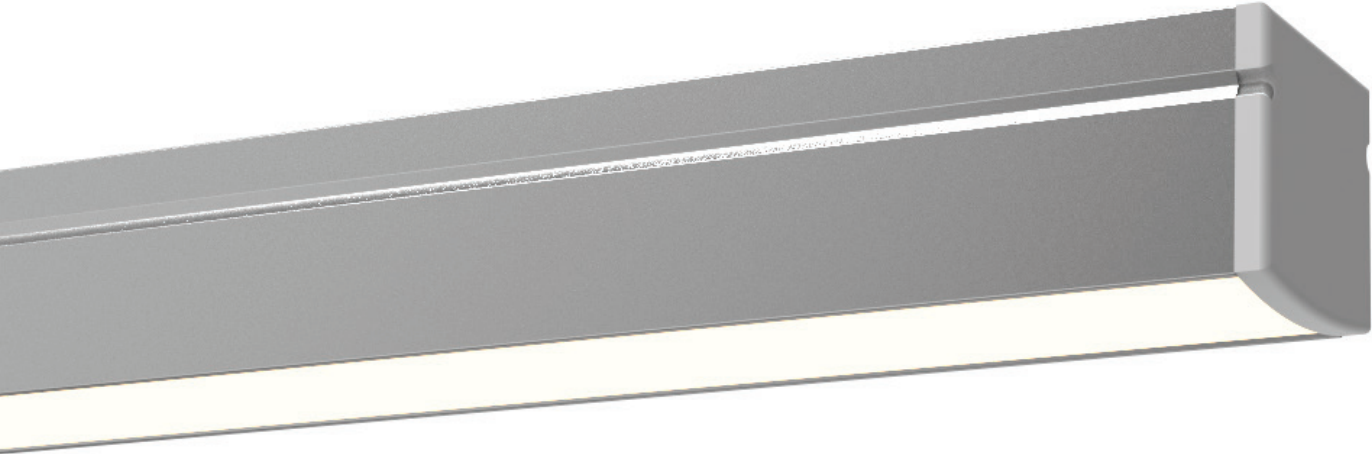

# VALENCIA

Design Guide

Profile & Dimensions

Available TivoTape Options - Indoor

**DEFINE**

SB  
HO  
LB

**ELITE**

SB  
HO

**ELITE+**

Standard  
Pro  
Vision  
Flow

**FUSE24**

RGB  
RGBW

**FUSE12**

PIXEL RGB

Available TivoTape Options - Outdoor

**DEFINE**

SB  
HO  
LB

**FUSE24**

RGB

**FUSE12**

PIXEL RGB

Ordering Information

**VALN-CHAN-SLV-6.5**  
Anodized Aluminum Extrusion,  
available in 6.5' lengths

**VALN-LNS-OPL-6.5**  
Opal lens, length 6.5'

**VALN-EC-01**  
Solid End Cap

**VALN-EC-02**  
Powerfeed End Cap

**VALN-MTBK**  
Clip, Metal

Photometrics (based on 30K HO ELITE)

**VALENCIA WITH 3000K XS**  
Delivered Lumens per foot: 165  
Watts per foot: 3.3  
CRI : 97  
Peak Candela: 39.6