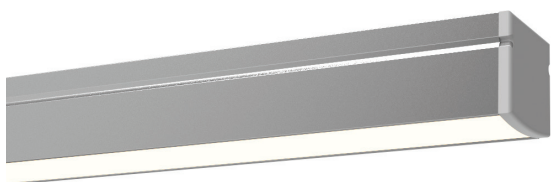

# VALENCIA

Design Guide

Profile & Dimensions

Available TivoTape Options - Indoor

**DEFINE**

SB  
HO  
LB

**ELITE**

SB  
HO

**ELITE+**

Standard  
Pro  
Vision  
Flow

**FUSE24**

RGB  
RGBW

**FUSE12**

PIXEL RGB

Available TivoTape Options - Outdoor

**DEFINE**

SB  
HO  
LB

**FUSE24**

RGB

**FUSE12**

PIXEL RGB

Ordering Information

**VALN-CHAN-SLV-6.5**  
Anodized Aluminum Extrusion,  
available in 6.5' lengths

**VALN-LNS-OPL-6.5**  
Opal lens, length 6.5'

**VALN-EC-01**  
Solid End Cap

**VALN-EC-02**  
Powerfeed End Cap

**VALN-MTBK**  
Clip, Metal

Photometrics (based on 30K HO ELITE)

**VALENCIA WITH 3000K XS**  
Delivered Lumens per foot: 165  
Watts per foot: 3.3  
CRI : 97  
Peak Candela: 39.6