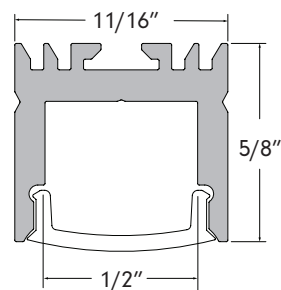

# VALENCIA

Design Guide

Profile & Dimensions

Available TivoTape Options - Indoor

**DEFINE**

SB  
HO  
LB

**ELITE**

SB  
HO

SB  
HO  
LB

**FUSE24**

RGB

**FUSE12**

PIXEL RGB

Ordering Information

**VALN-CHAN-SLV-6.5**  
Anodized Aluminum Extrusion,  
available in 6.5' lengths

**VALN-LNS-OPL-6.5**  
Opal lens, length 6.5'

**VALN-EC-01**  
Solid End Cap

**VALN-EC-02**  
Powerfeed End Cap

**VALN-MTBK**  
Clip, Metal

Photometrics (based on 30K HO ELITE)

**VALENCIA WITH 3000K XS**  
Delivered Lumens per foot: 165  
Watts per foot: 3.3  
CRI : 97  
Peak Candela: 39.6