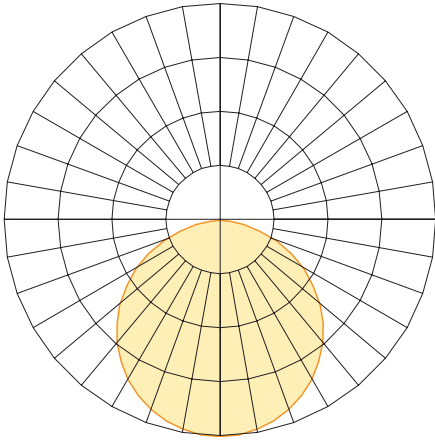

SB  
HO  
LB

**FUSE24**

RGB

**FUSE12**

PIXEL RGB

Ordering Information

**VALN-CHAN-SLV-6.5**  
Anodized Aluminum Extrusion,  
available in 6.5' lengths

**VALN-LNS-OPL-6.5**  
Opal lens, length 6.5'

**VALN-EC-01**  
Solid End Cap

**VALN-EC-02**  
Powerfeed End Cap

**VALN-MTBK**  
Clip, Metal

Photometrics (based on 30K HO ELITE)

**VALENCIA WITH 3000K XS**  
Delivered Lumens per foot: 165  
Watts per foot: 3.3  
CRI : 97  
Peak Candela: 39.6